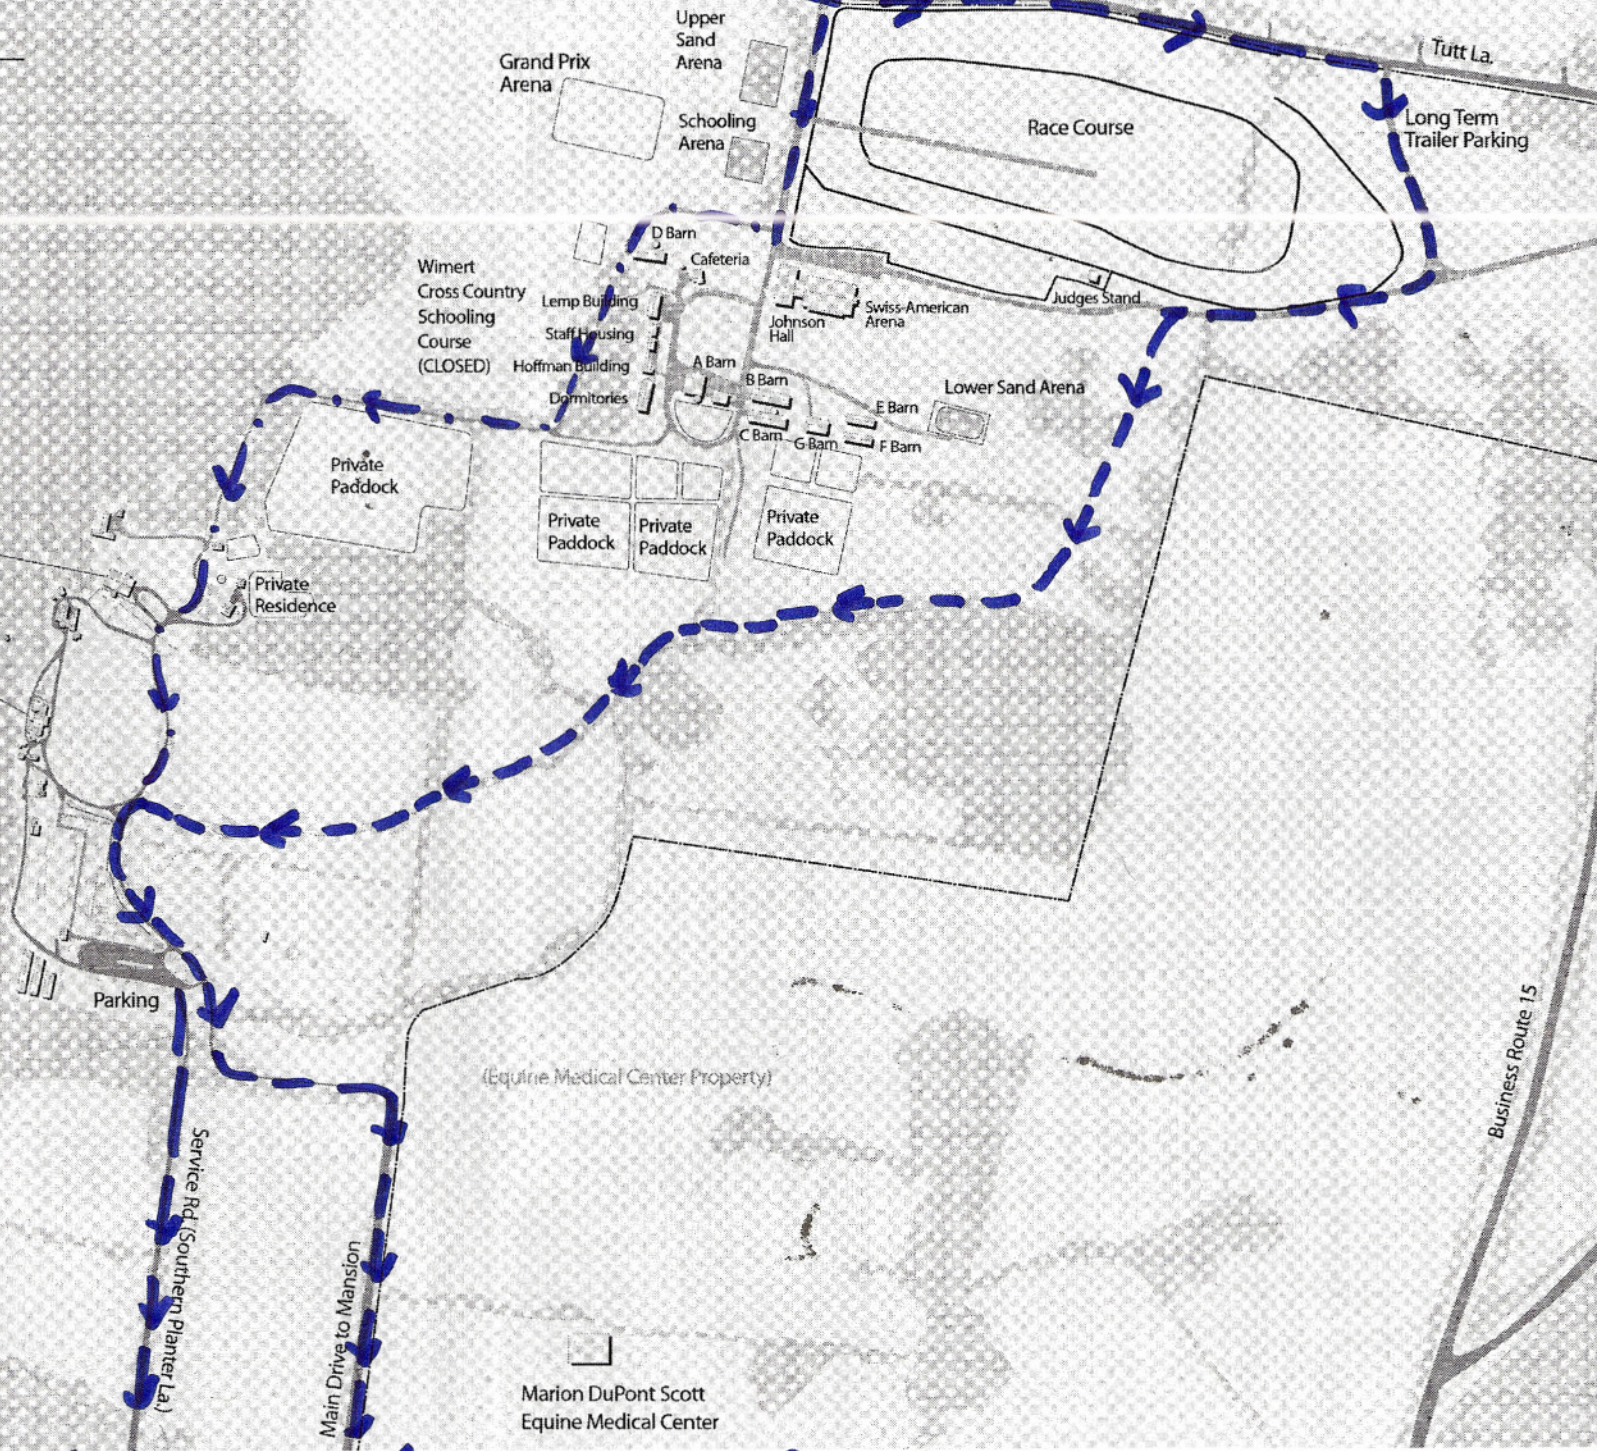

Morven Park

Leesburg, Virginia

TO NESTLE-WOOD

← = → OUT FROM RUST LIBRARY - ← START
← = → IN TO RUST LIBRARY - → END